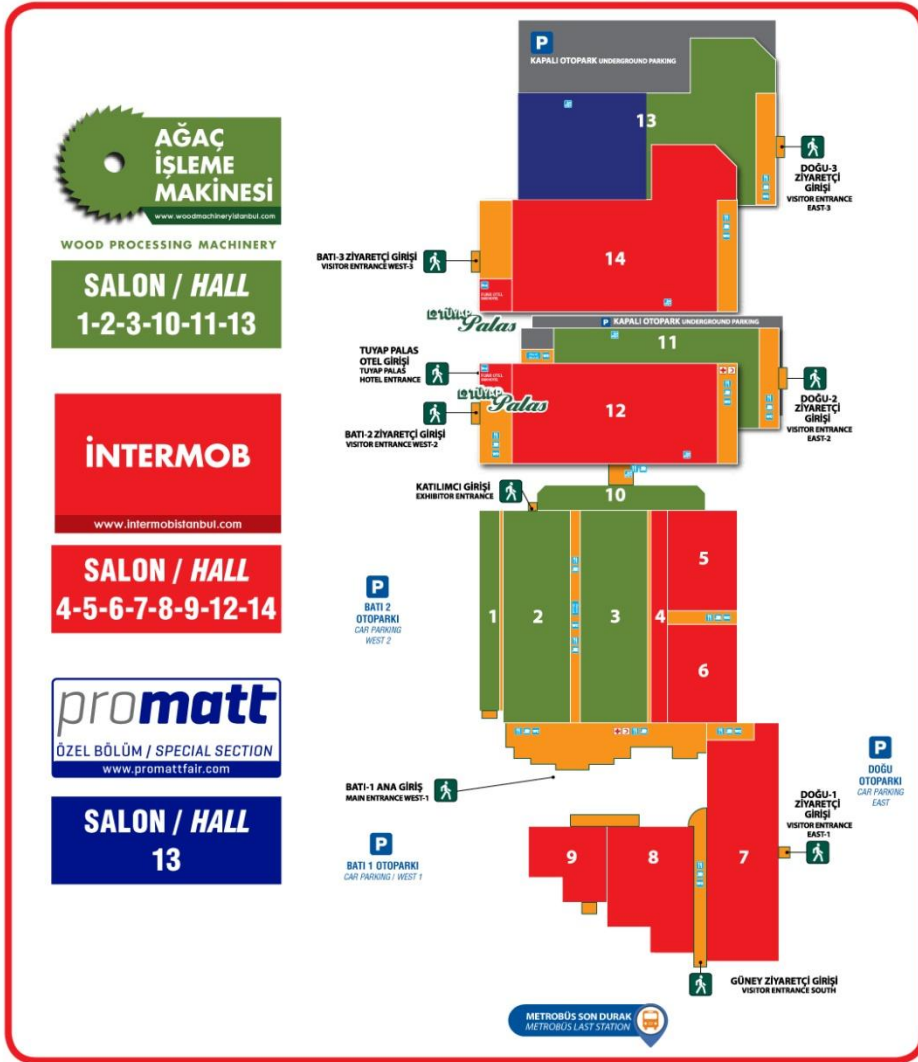

POST-SHOW REPORT

OCTOBER 14-18 2017

İSTANBUL

TÜYAP FUAR VE KONGRE MERKEZİ  
TÜYAP FAIR CONVENTION AND CONGRESS CENTER  
Büyükdere, İstanbul / Turkey

## Wood Processing Machinery Intermob & Promatt Special Section

14 Halls

120.000 m<sup>2</sup> gross exhibition area

52.475 m<sup>2</sup> net exhibition area