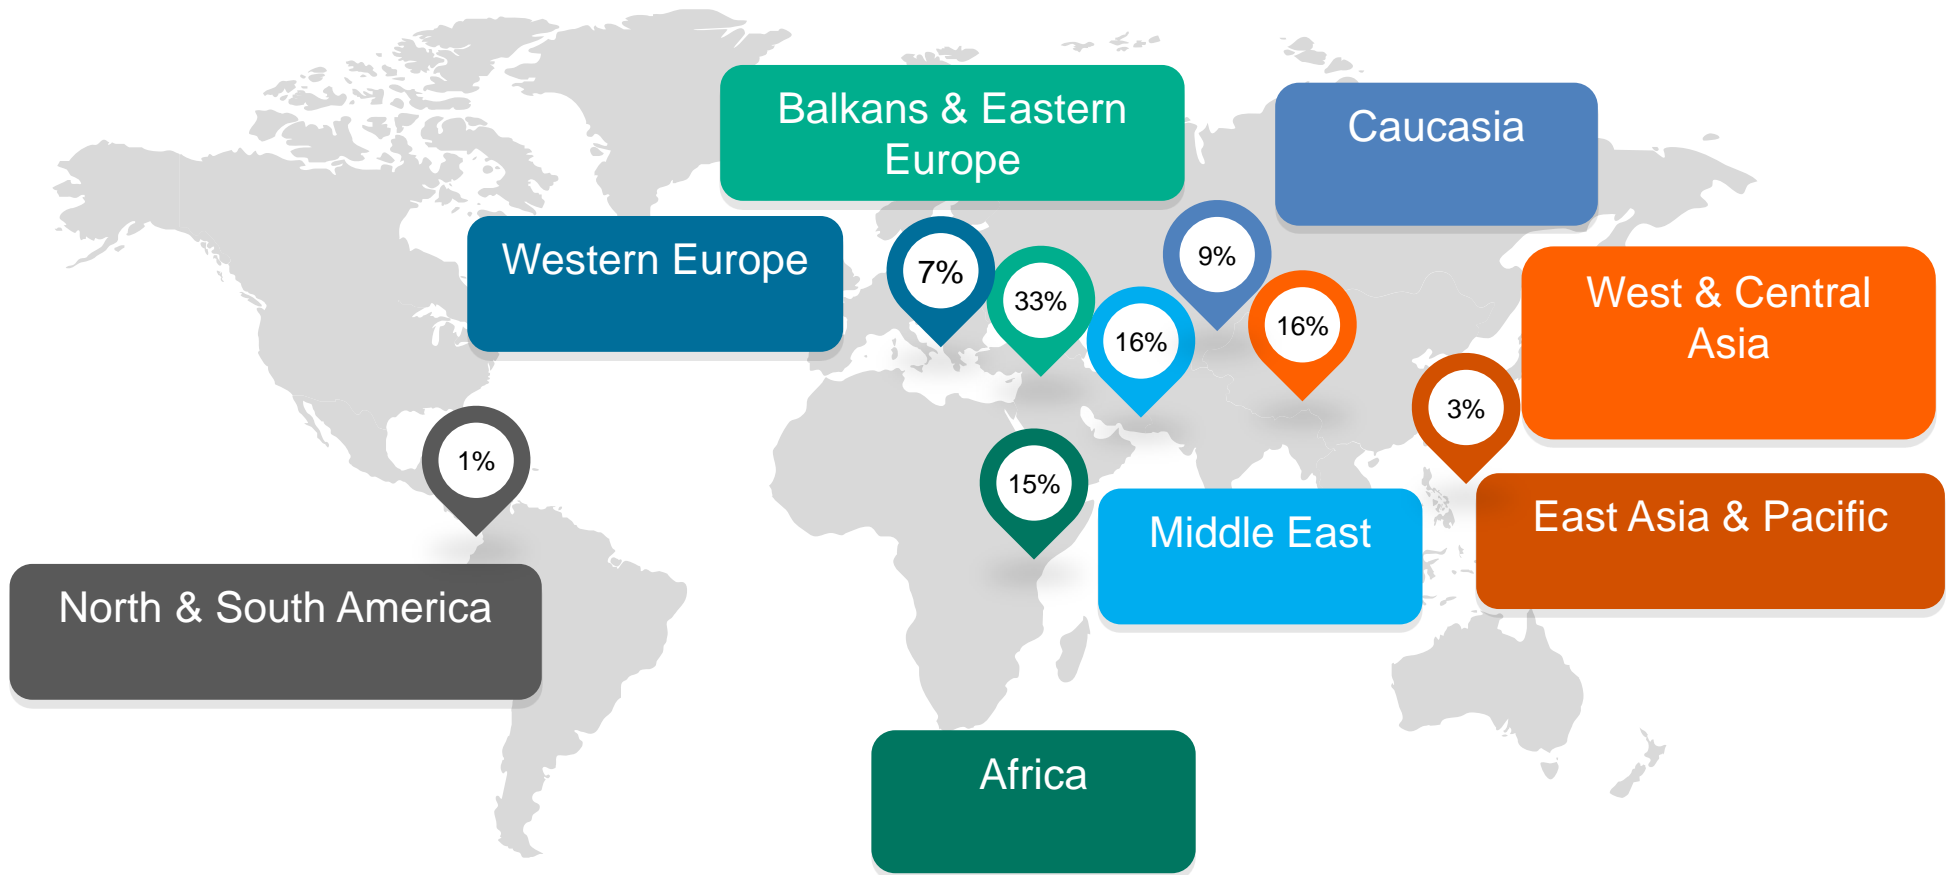

## International Visitors

Number of international visitors increased by 75% in the last 5 editions and reached 8.968

## Total Visitors

Number of total visitors increased by 25% in the last 5 editions, number of total visitors reached 74.899

# International Visitor Breakdown by Geographical Location

# Top 20 Visitor Countries

- 
1. IRAN
  2. BULGARIA
  3. KOSOVO
  4. TUNISIA
  5. MACEDONIA
  6. LEBANON
  7. BOSNIA-HERZEGOVINA
  8. AZERBAIJAN
  9. GEORGIA
  10. ALGERIA
  11. SERBIA
  12. EGYPT
  13. S.ARABIA
  14. UKRAINE
  15. IRAQ
  16. JORDAN
  17. GREECE
  18. LIBYA
  19. ROMANIA
  20. ALBANIA