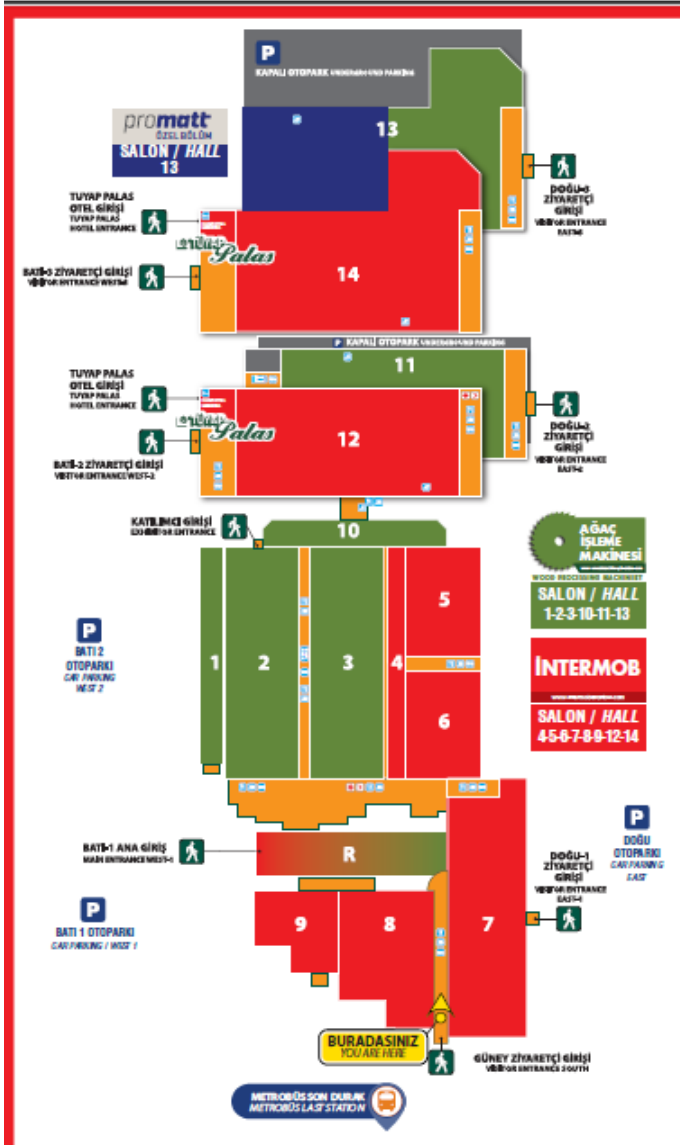

POST-SHOW REPORT

OCTOBER 13-17 2018

WPM-Intermob & Promatt 2018 Edition

Wood Processing Machinery Intermob & Promatt Special Section

15 Halls

123.000 m² gross exhibition area

52.813 m² net exhibition area

Wood Processing Machinery-Intermob & Promatt Special Section in Numbers

India

Iran

Ireland

Israel

Italy

Japan

Korea

Lebanon

Total Visitors

Number of total visitors increased by 27% in the last 5 editions, number of total visitors reached 76.271

International Visitor Breakdown by Geographical Location

Top 20 Visitor Countries

1. IRAN
2. BULGARIA
3. IRAQ
4. TUNISIA
5. MACEDONIA
6. ALGERIA
7. KOSOVA
8. AZERBAIJAN
9. SERBIA
10. UKRAINE

11. LEBANON
12. EGYPT
13. MOROCCO
14. BOSNIA-HERZEGOVINA
15. GEORGIA
16. GREECE
17. ROMANIA
18. ISRAEL
19. ALBANIA
20. JORDAN

Visitor Breakdown by Industry

Furniture Manufacturers
%52

Wood & Forestry Products
%23