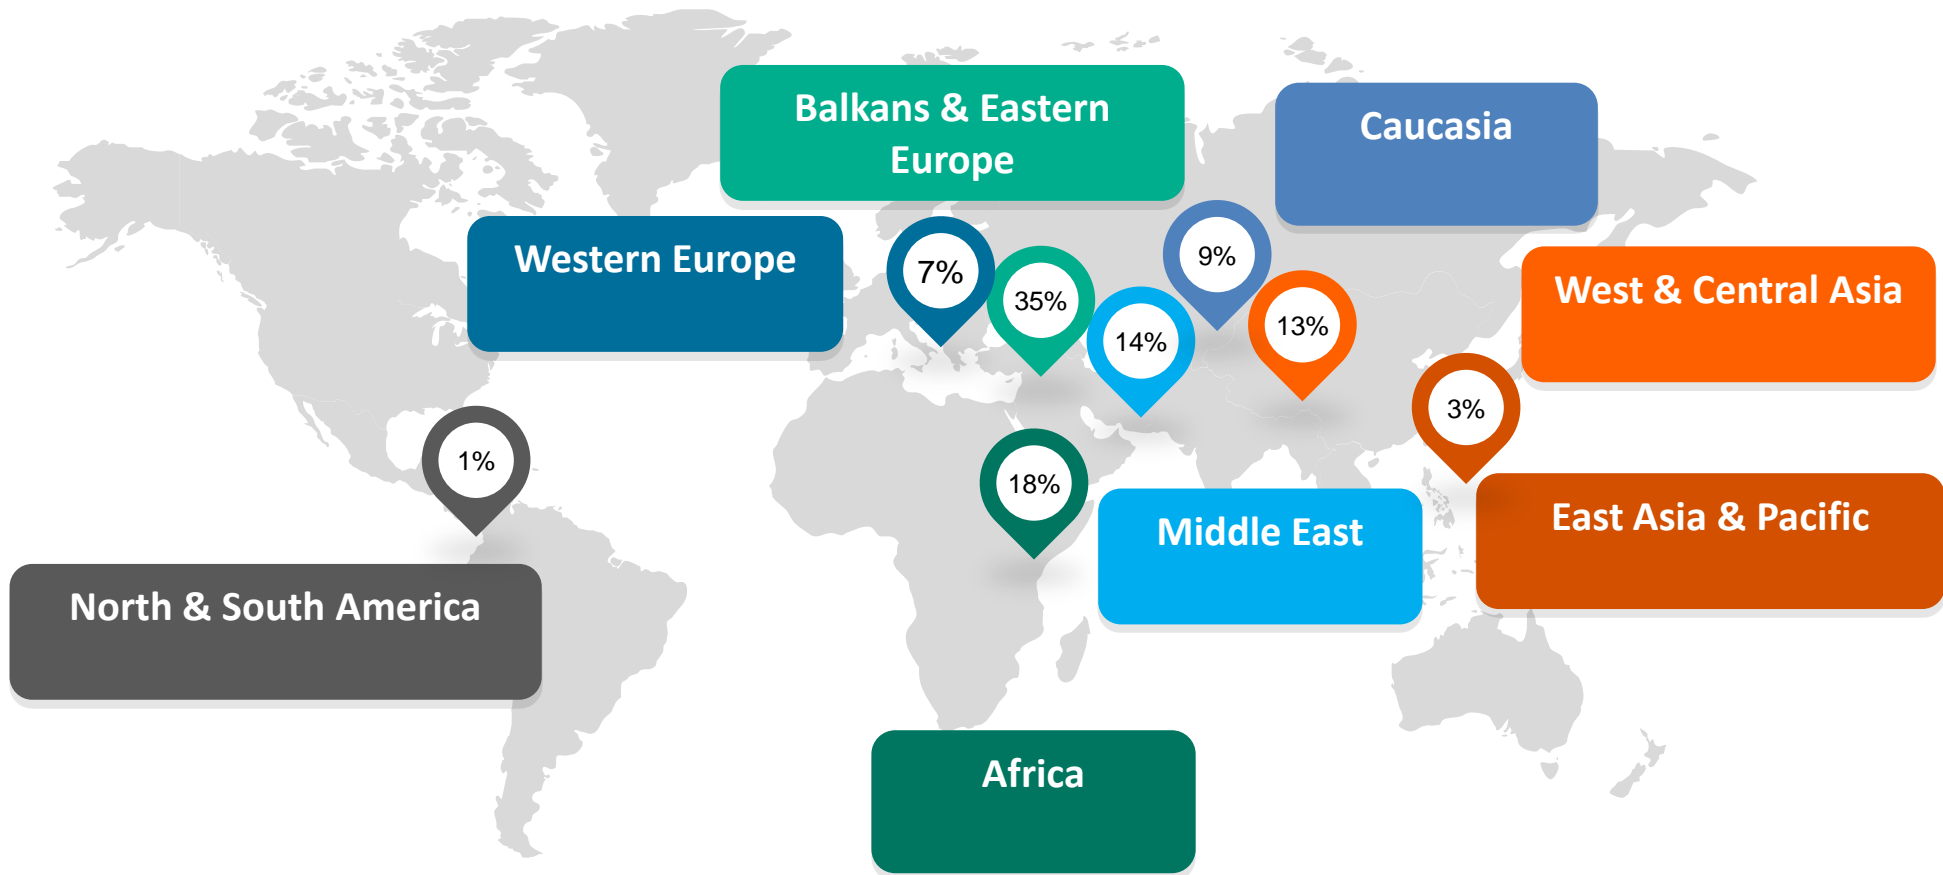

Exhibitors from 35 Countries

857 Exhibitors & Co-Exhibitors

Visitors from 106 Countries

76.271 Professional Visitors

Exhibitor & Co-Exhibitor Countries

Austria

Belgium

China

International Visitors

Number of international visitors increased by 90% in the last 5 editions and reached 9.684

International Visitor Countries

Wood Processing Machinery-Intermob & Promatt Special Section attracted visitors from 106 countries

Total Visitors

Number of total visitors increased by 27% in the last 5 editions, number of total visitors reached 76.271

International Visitor Breakdown by Geographical Location

Top 20 Visitor Countries

1. IRAN
2. BULGARIA
3. IRAQ
4. TUNISIA
5. MACEDONIA
6. ALGERIA
7. KOSOVA
8. AZERBAIJAN
9. SERBIA
10. UKRAINE

11. LEBANON
12. EGYPT
13. MOROCCO
14. BOSNIA-HERZEGOVINA
15. GEORGIA
16. GREECE
17. ROMANIA
18. ISRAEL
19. ALBANIA
20. JORDAN

Visitor Breakdown by Industry

Furniture Manufacturers
%52

Wood & Forestry Products
%23