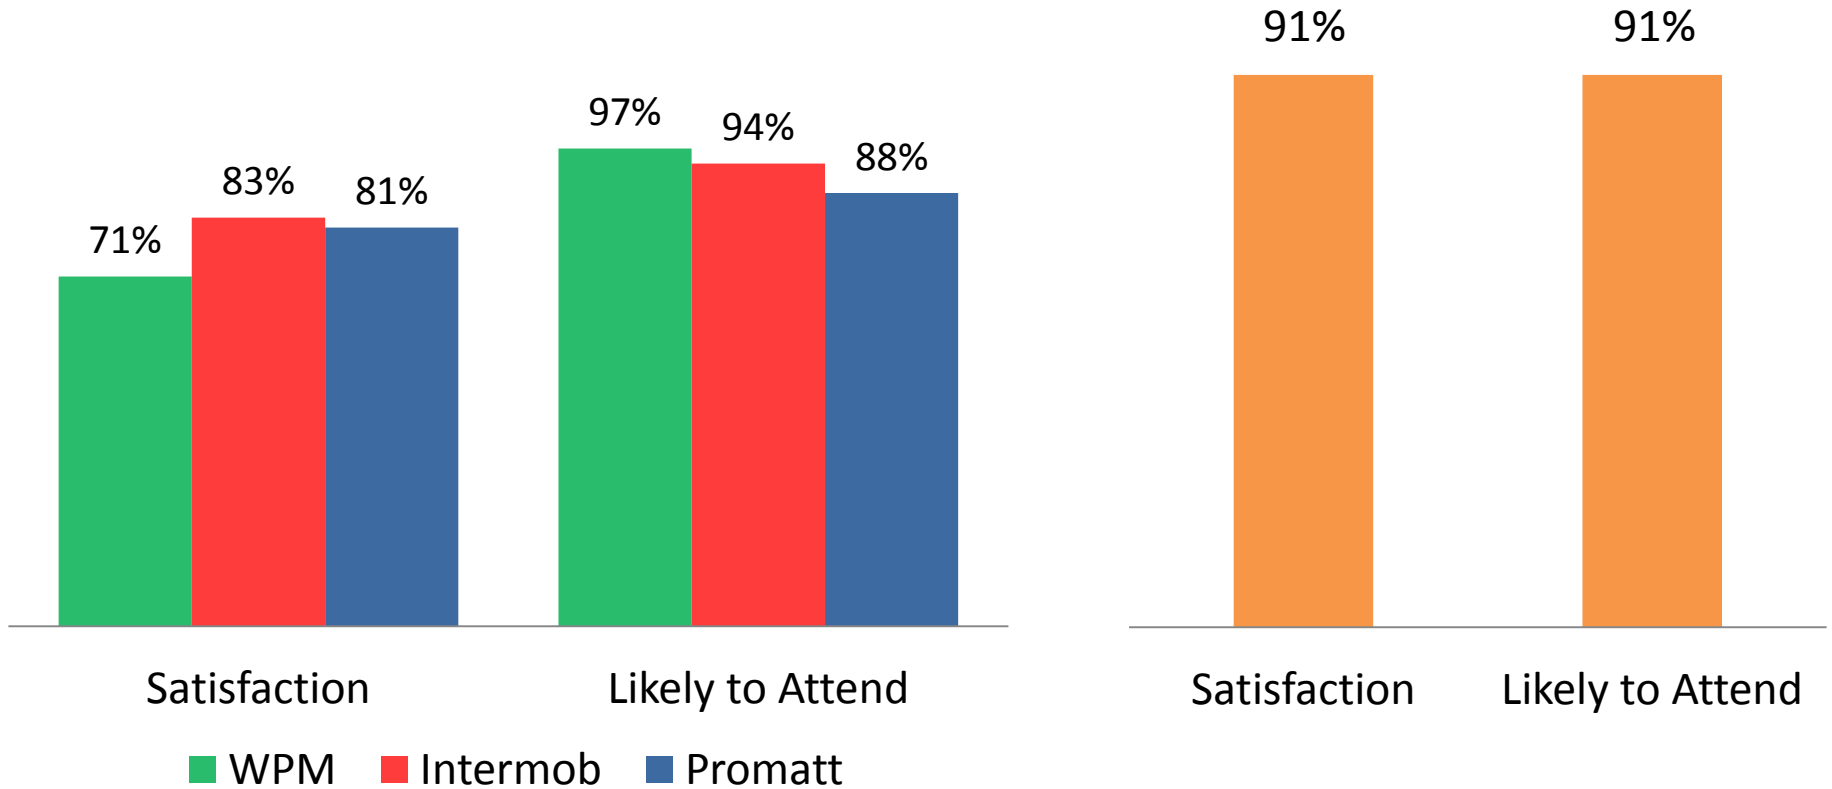

Satisfaction Rates

Exhibitor

Visitor